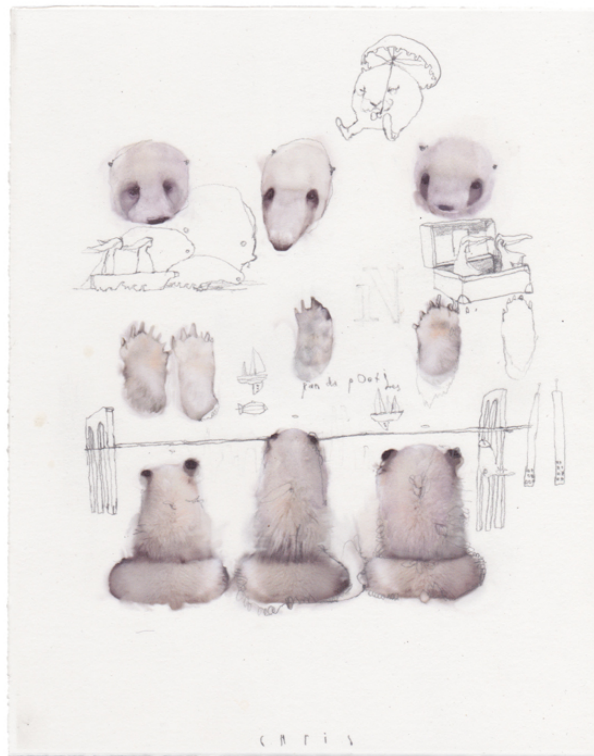

JASKIGALLERY

23

gemengde techniek

op papier

2011

16 x 20 cm

NIEUWE SPIEGELSTRAAT 29 1017 DB AMSTERDAM THE NETHERLANDS T +31 (0)20 620 393 F +31 (0)20 620 30 69
INFO@JASKI.NL WWW.JASKI.NL KVK 34221743 IBAN NL38FVLB0632670096 BIC/SWIFT FVLBNL22

OP AL ONZE TRANSACTIES ZIJN VAN TOEPASSING ONZE ALGEMENE VOORWAARDEN ALS GEDEPONEERD TER GRIFFIE VAN DE ARRONDISSEMENTSRECHTBANK