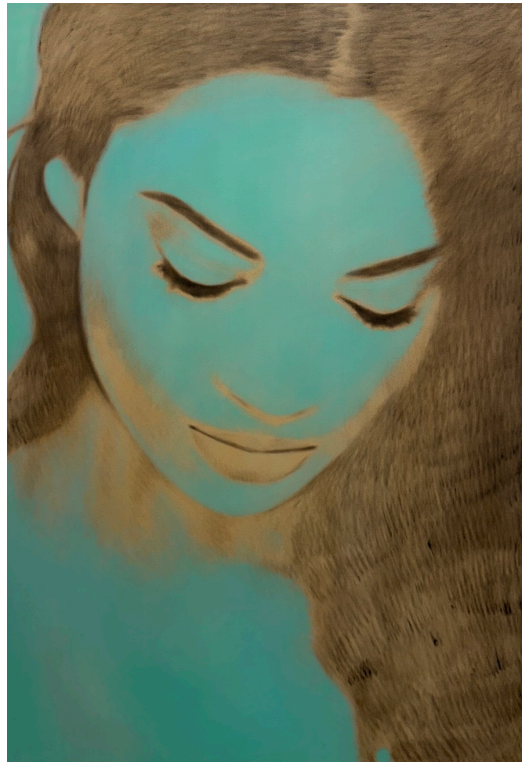

JASKI GALLERY

AMSTERDAM

Sillent from Above

oil on canvas

2024

130 x 90 cm

JASKI GALLERY

AMSTERDAM

Emilio Kruithof

Emilio Kruithof graduated from the Sint Joost Academy of Fine Arts in Breda in 1995, and went on almost immediately to mount a number of exhibitions. Emilio's fascinating portraits of women are highly regarded both in his native country and abroad, and were even featured in the US soap Gossip Girl.

He explained in an interview: "I go for what touches my heart. I find women beautiful: women are my subject. I used to collect illustrations of women from LP covers, internet and magazines. My female friends read Vogue and Cosmopolitan, and whenever I can I browse through their magazines. The colours of creams, make-up, lingerie... these are the colours of my palette.

The skin of models looks so magical. The skin must be unblemished, smooth to the touch. Silence of the Lambs? Ah, my favourite B-film. But I'm a painter, you understand. For me, the skin is everything. I can't go for long walks along the beach, I have to paint. And when I do, I can't have women around me. They are loved ones, my objects. They don't mean any more to me than the form on which I project my love.