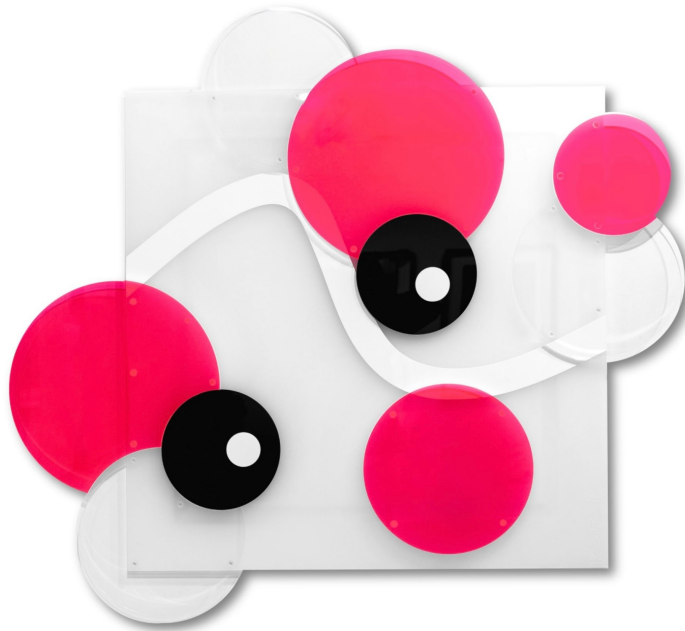

JASKI GALLERY

AMSTERDAM

Lightspeed

layered clear acrylic circles mounted on opaque acrylic back panel

130 x 130 x 3 cm

JASKI GALLERY

AMSTERDAM

Raider