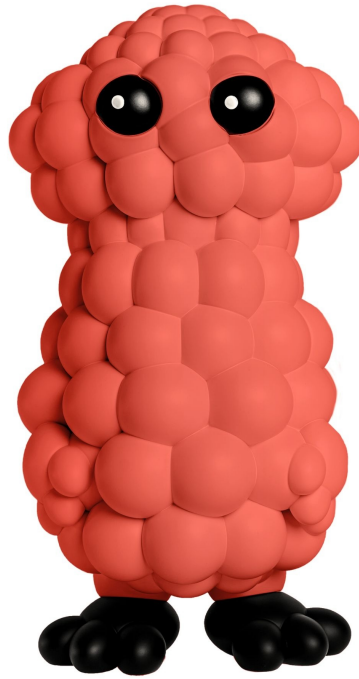

JASKI GALLERY

AMSTERDAM

Statue of Scoop

resin

60 x 32 x 27 cm

JASKI GALLERY

AMSTERDAM

Raider